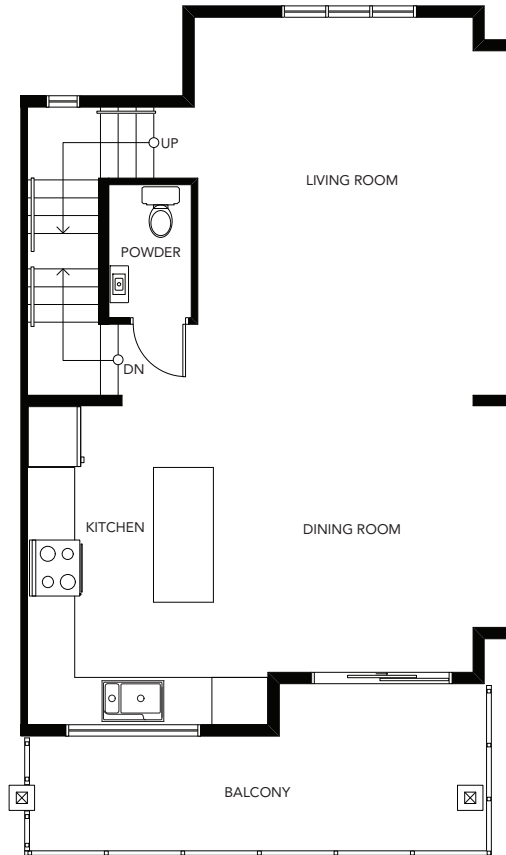

# ALDER

4 Bedroom & 3-1/2 Bath  
1,602-1,604 Sq Ft

## SALISBURY SOUTH

LOWER

MAIN

UPPER