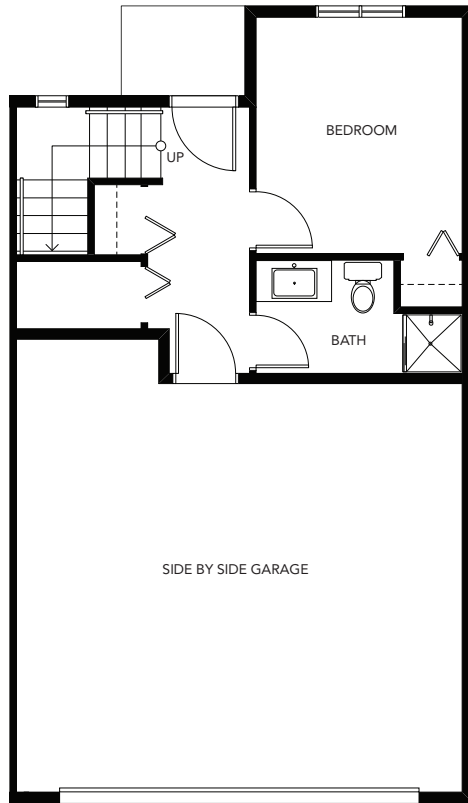

# ALDER

4 Bedroom & 3-1/2 Bath  
1,602-1,604 Sq Ft

## SALISBURY SOUTH

LOWER

MAIN

UPPER