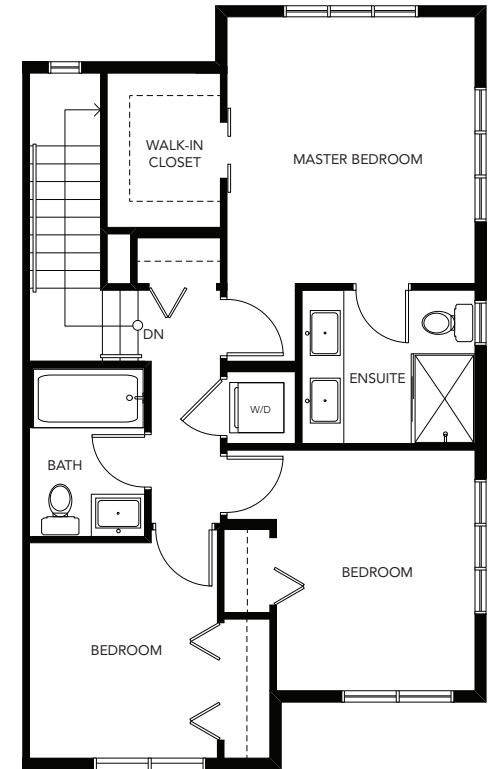

# ALDER

4 Bedroom & 3-1/2 Bath  
1,602-1,604 Sq Ft

## SALISBURY SOUTH

LOWER

MAIN

UPPER