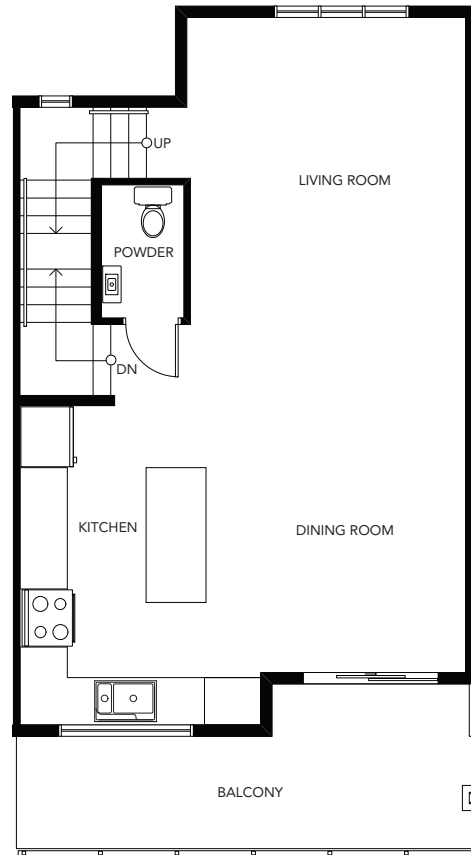

# ARROWWOOD

4 Bedroom & 3-1/2 Bath  
1,551 Sq Ft

## SALISBURY SOUTH

LOWER

MAIN

UPPER