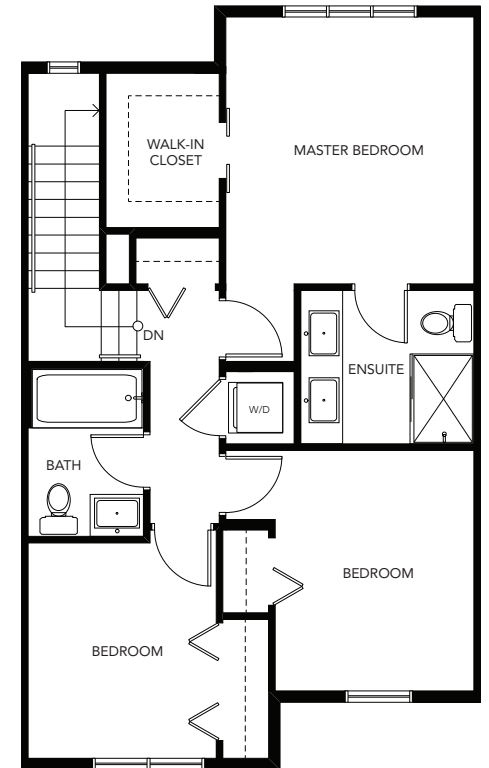

# ARROWWOOD

4 Bedroom & 3-1/2 Bath  
1,551 Sq Ft

## SALISBURY SOUTH

LOWER

MAIN

UPPER