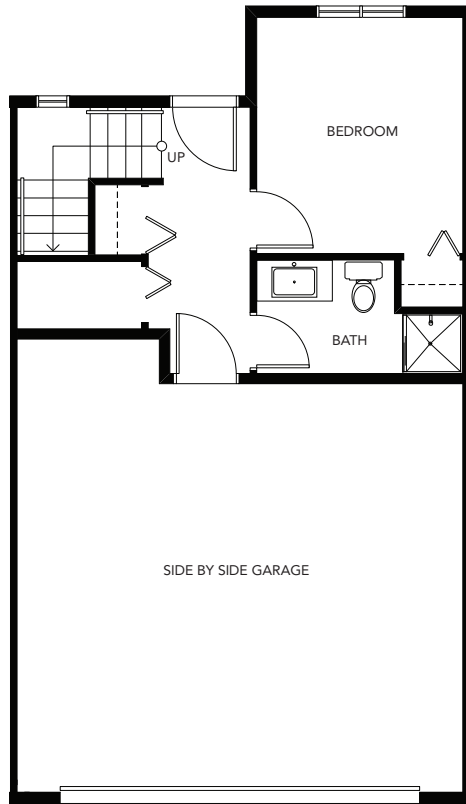

# ARROWWOOD

4 Bedroom & 3-1/2 Bath  
1,551 Sq Ft

## SALISBURY SOUTH

LOWER

MAIN

UPPER