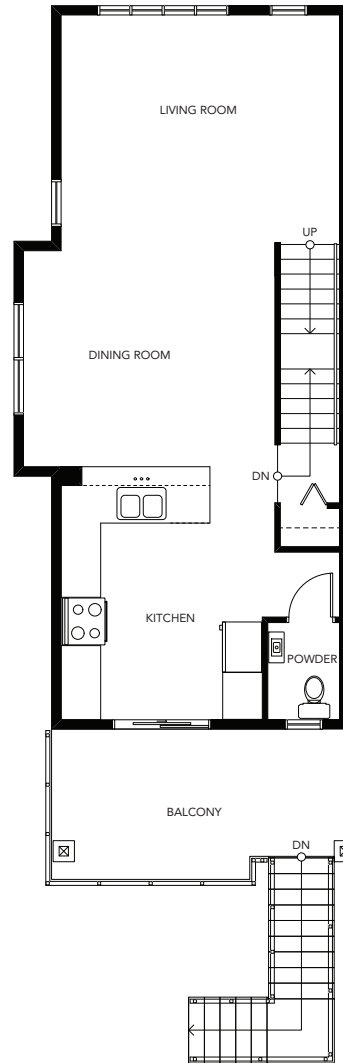

BIRCH

3 Bedroom & 2-1/2 Bath
1,359 Sq Ft

SALISBURY SOUTH

LOWER

MAIN

UPPER