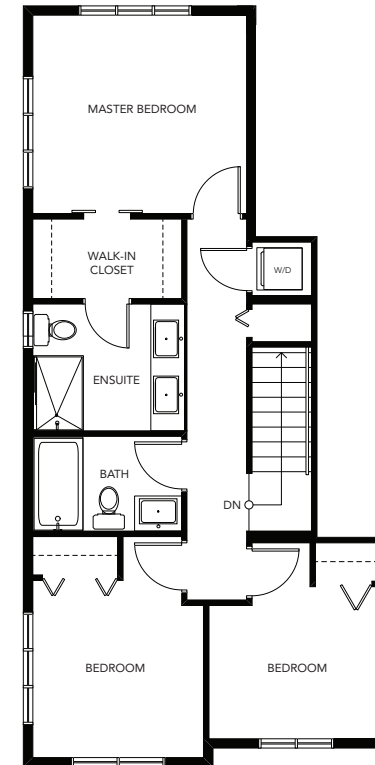

BIRCH

3 Bedroom & 2-1/2 Bath
1,359 Sq Ft

SALISBURY SOUTH

LOWER

MAIN

UPPER