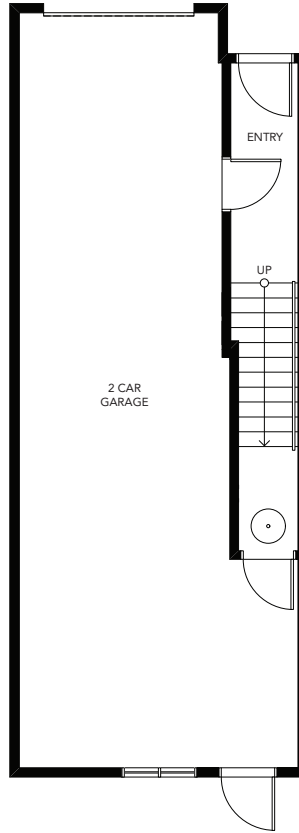

BIRCH

3 Bedroom & 2-1/2 Bath
1,359 Sq Ft

SALISBURY SOUTH

LOWER

MAIN

UPPER