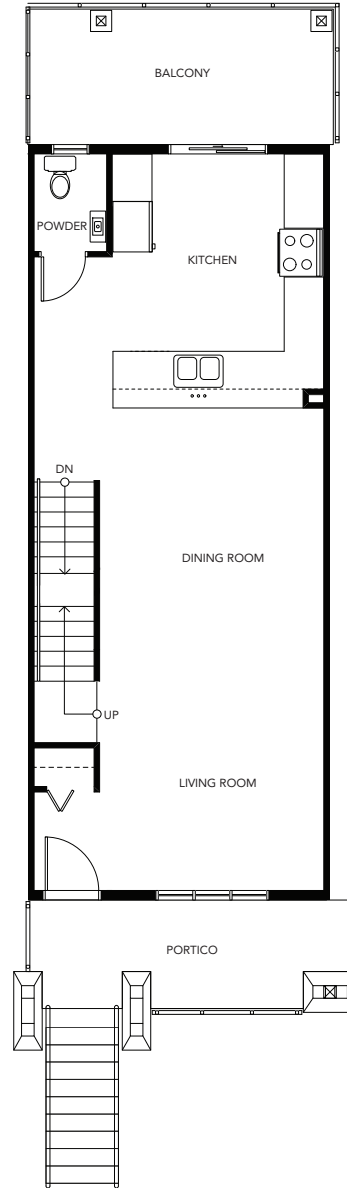

EVERGREEN

3 Bedroom & 2-1/2 Bath
1,380 – 1,382 Sq Ft

SALISBURY SOUTH

LOWER

MAIN

UPPER