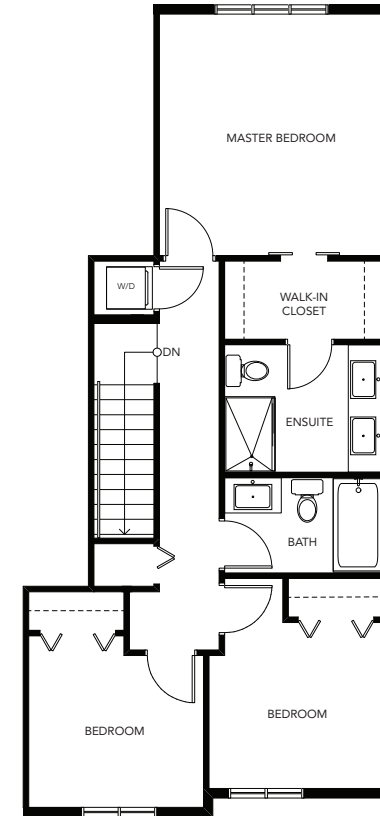

EVERGREEN

3 Bedroom & 2-1/2 Bath
1,380 – 1,382 Sq Ft

SALISBURY SOUTH

LOWER

MAIN

UPPER