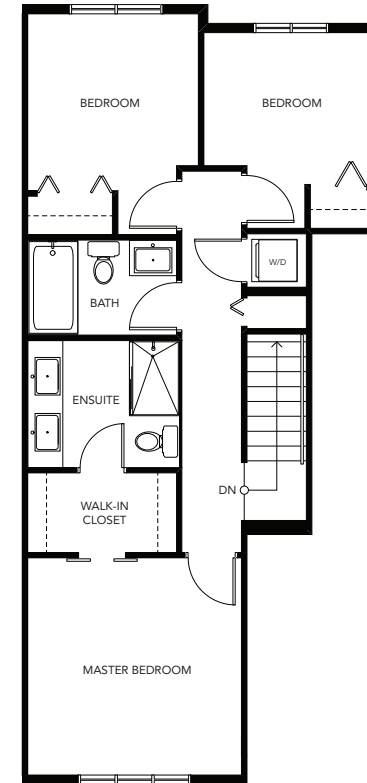

CHESTNUT

3 Bedroom & 2-1/2 Bath
1,329-1,332 Sq Ft

SALISBURY SOUTH

LOWER

MAIN

UPPER