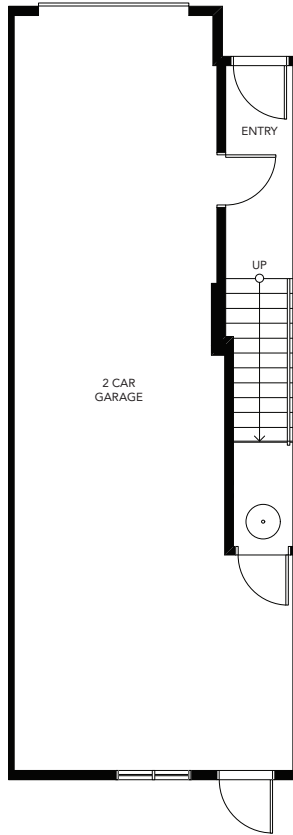

CHESTNUT

3 Bedroom & 2-1/2 Bath
1,329-1,332 Sq Ft

SALISBURY SOUTH

LOWER

MAIN

UPPER