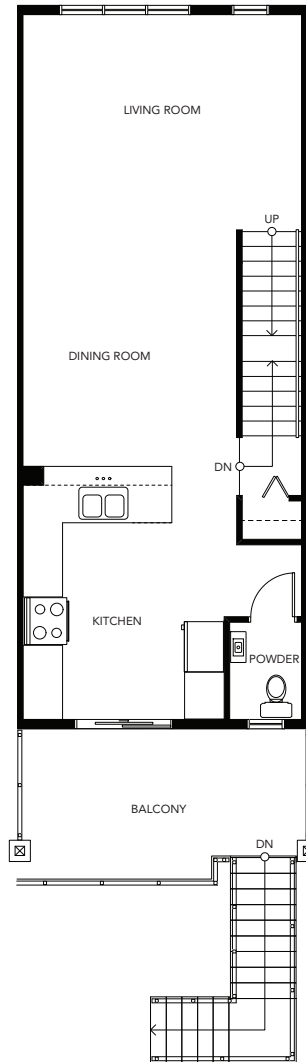

CHESTNUT

3 Bedroom & 2-1/2 Bath
1,329-1,332 Sq Ft

SALISBURY SOUTH

LOWER

MAIN

UPPER