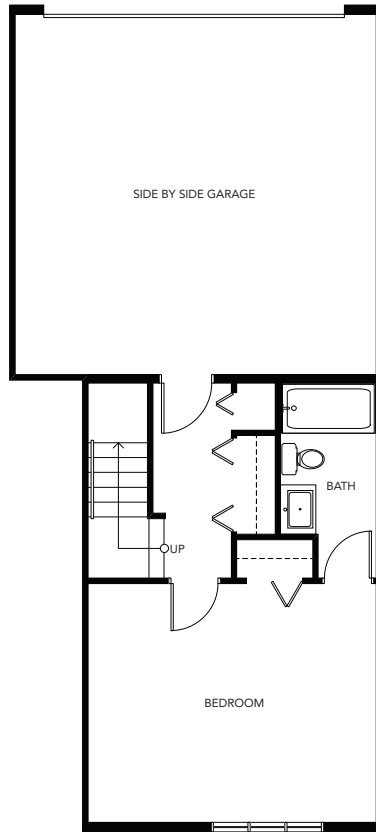

DEWBERRY

4 Bedroom & 3-1/2 Bath
1,702 Sq Ft

SALISBURY SOUTH

LOWER

MAIN

UPPER