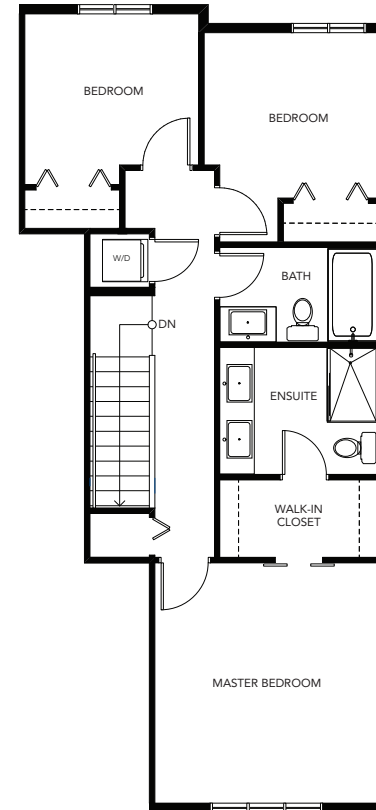

DEWBERRY

4 Bedroom & 3-1/2 Bath
1,702 Sq Ft

SALISBURY SOUTH

LOWER

MAIN

UPPER