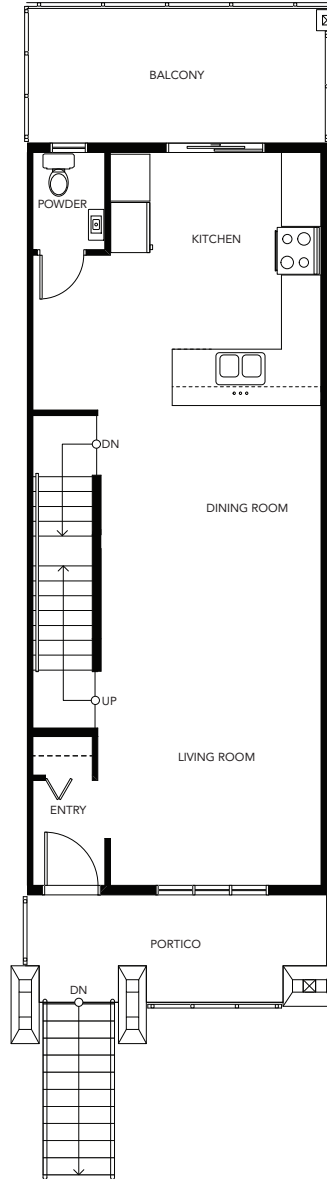

DEWBERRY

4 Bedroom & 3-1/2 Bath
1,702 Sq Ft

SALISBURY SOUTH

LOWER

MAIN

UPPER